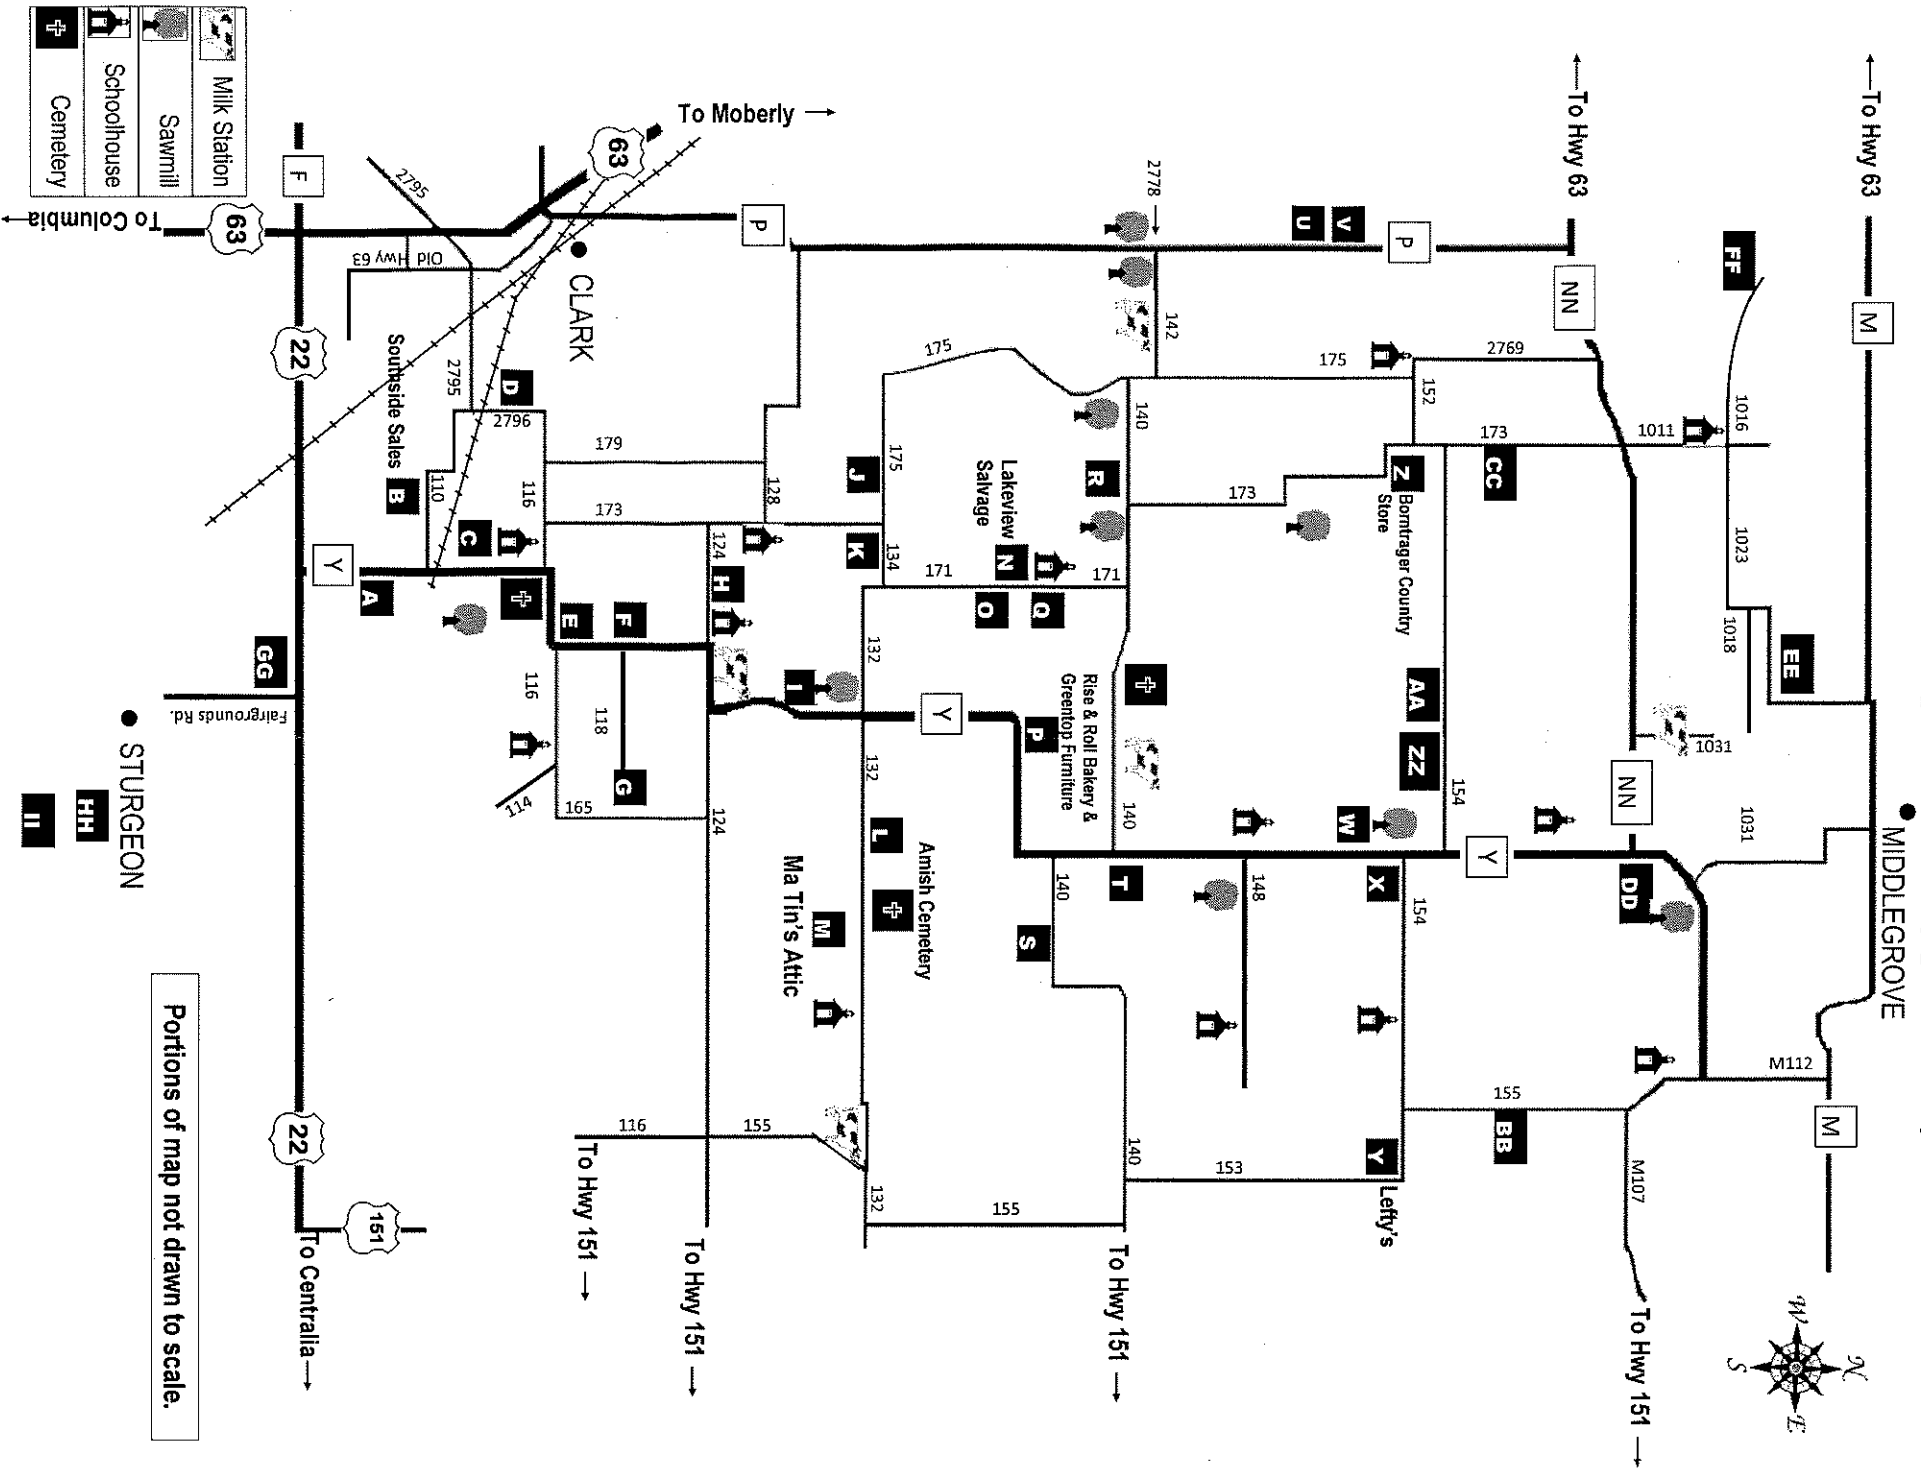

Clark, Missouri Amish Community Map—Generously provided by Ma Tin's Attic

- A JJ'S TARPS CUSTOM & REPAIRS
 - B SOUTHSIDE SALES
 - C AUDRAIN METALS
 - D THE COUNTRY LIFE 101—Open by appointment only
 - E COUNTRY CRAFT CABINETS
 - F BORNRAGER'S PRODUCE
 - G TERRY'S COUNTRY STORE—Open Mon-Fri
 - H MILLER HARNESS SHOP
 - I GRANDMA'S BAKERY
 - J MARIE'S BAKERY & LEATHER SHOP
 - K BUCKEYE'S CABINETS & FURNITURE
 - L CEDAR LANE SHOENG SUPPLIES
 - M MA TIN'S ATTIC—Open Saturdays, April thru December
 - N LAKEVIEW SALVAGE STORE
 - O YODER'S OAK FURNITURE & GREENHOUSE
 - P GREEN TOP FURNITURE & RISE & ROLL BAKERY
 - Q J & K CARRIAGE SHOP
 - R YODER LUMBER YARD
-
- S CLARK PRODUCE SUPPLIES
 - T CLARK PRODUCE AUCTION, LLC
 - U COUNTRYSIDE CABINETS
 - V FRONTIER LOG FURNITURE
 - W QUILT SHOP
 - X CARRIAGE SHOP
 - Y LEFTY'S DRY GOODS STORE
 - Z BORNRAGER COUNTRY STORE
 - ZZ BEACHY'S SORGHUM MILL
 - AA MID-MISSOURI WHEEL WORKS
 - BB COUNTY LINE VARIETY STORE
 - CC SHETTLER FEED & SUPPLY
 - DD SHETTLER MOTOR SHOP
 - EE CREBKSIDE MERCHANDISE (quilts & fabric)
 - FF MILLER MODULAR LOG CABINS
 - GG DOLLAR GENERAL (public restroom)
 - HH THE BUZZ CAFÉ
 - II CASEY'S GENERAL STORE (public restroom)